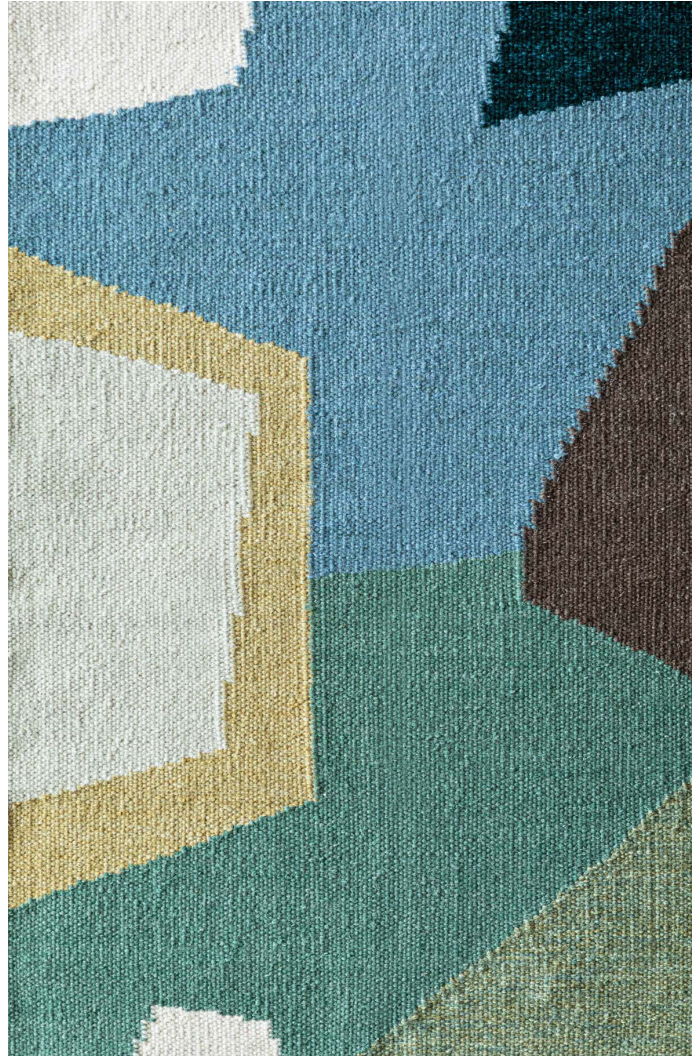

SAMPLE DETAIL SHOWN FOR COLOUR REFERENCE

LILLE TAPESTRY

30 METRE NON REPEAT
DESIGN
Scale: 1:10

Studio 6A, South Park Studios,
88 Peterborough Rd,
London, SW6 3HH

T: +44 (0) 207 7363 610
E: no.straight.lines@kandhdesign.co.uk
W: kandhdesign.co.uk/no-straight-lines

NO
STRAIGHT
LINES BY K&H
DESIGN

LILLE TAPESTRY

22 - LT HT

Stair Runner

Design: Any section from the 30m non repeat design can be selected for your stair runner.

Dimensions : Stair runners are offered in widths of 70cm, 90cm and 120cm.

Material: The flat weaves are 100% New Zealand wool with no mixed fibres.

Sustainability: There is no backing so our stair runners are biodegradable.

Stockist: Peter Page **W:** peterpage.com **E:** hello@peterpage.com